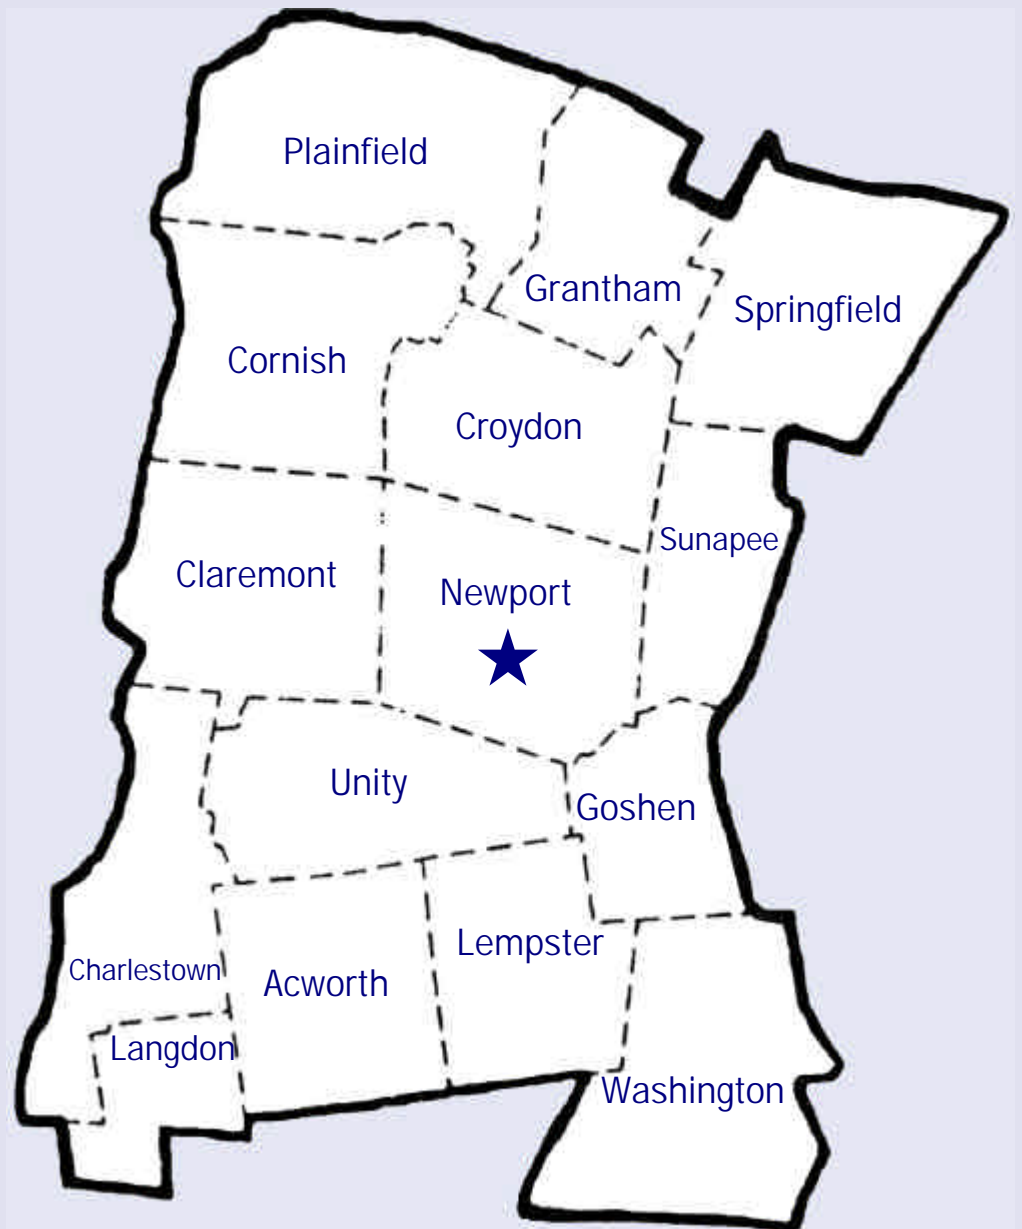

# Sullivan County Locations

County Seat: Newport  
Founded in 1827